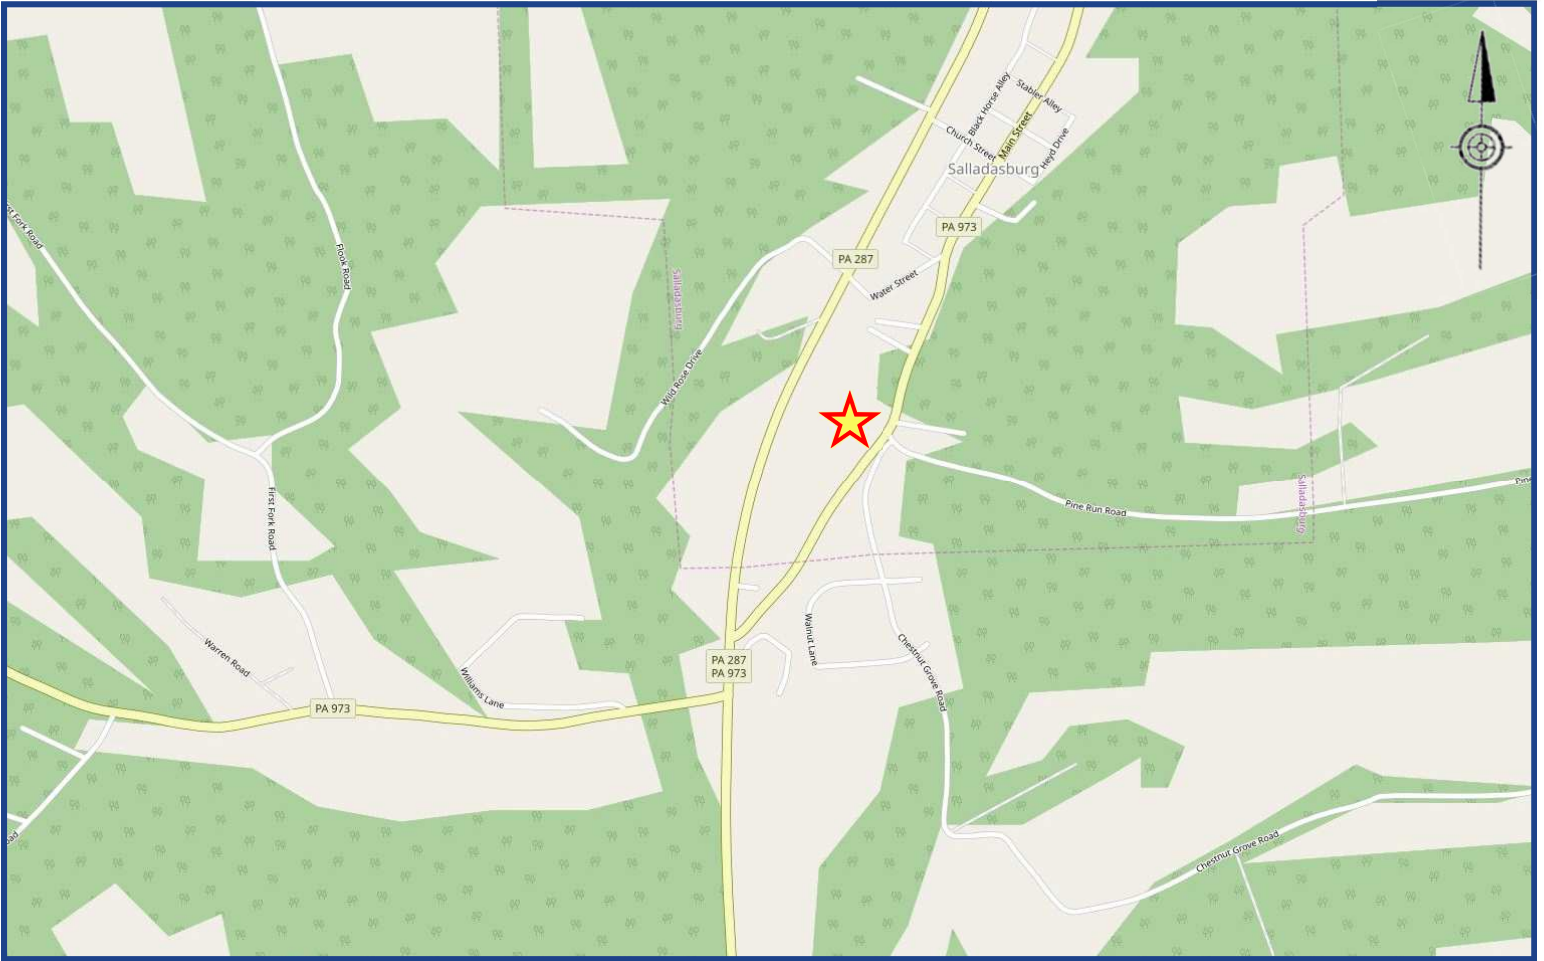

# JERSEY SHORE AYSO FIELDS

**GPS: LAT 41°16'23.9" LON 77°13'41.4"**  
**Scan QR code for Google Map directions**

## Directions

- Interstate 180 West/Route 220 South
- Turn onto Route 287 North (Continue 3.6 miles)
- Turn Right onto Route 973 East (Continue 0.3 miles)
- Fields are on left