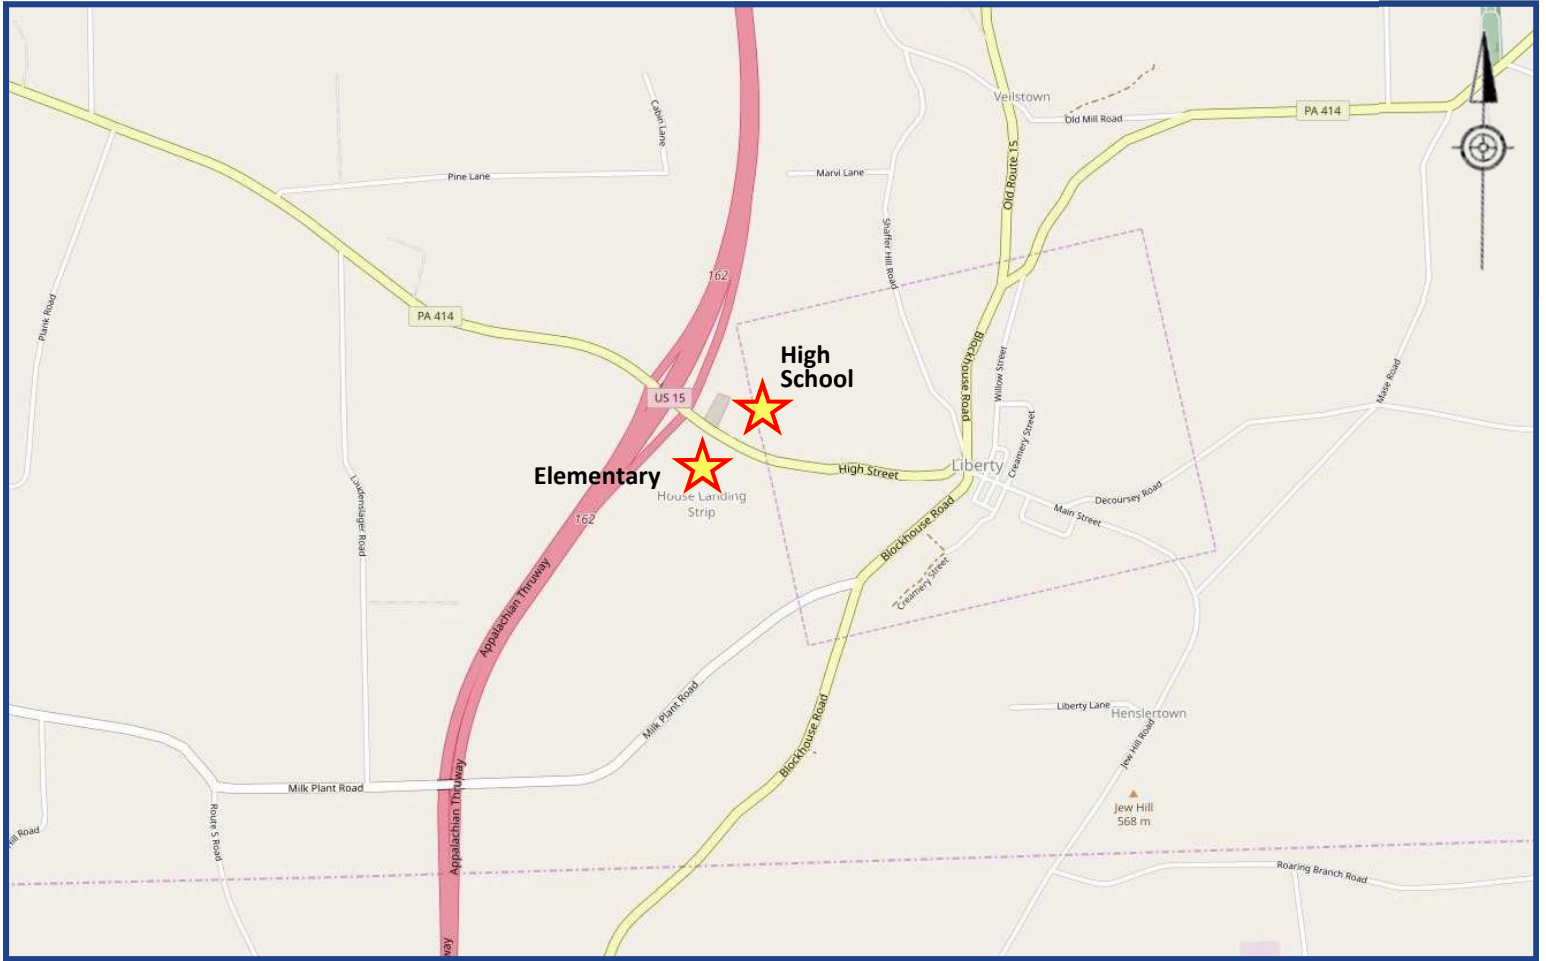

# LIBERTY AYSO FIELDS

**GPS: LAT 41°33'31.0" LON 76°06'48.3" (Elementary)**

**GPS: LAT 41°33'30.6" LON 76°06'39.6" (High School)**

## Directions

- Interstate 180 to Route 15 North (Continue 27 miles)
- Turn Right at Exit 162 Morris/Liberty Route 414
- Turn Right onto 414 East at stop sign
- Elementary School is on right
- High School is on left